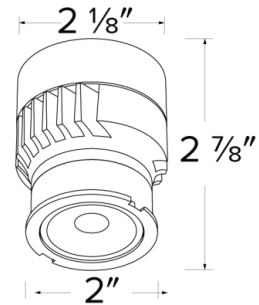

Koto™ LED Module

Works with 3" and 4" Recessed Housings and Koto™ Trims

Features

- Integrated 120V Dimmable Driver Triac/ELV
- Excellent color rendering 95+ CRI
- Works in 3" and 4" ELCO housings with Koto™ twist-&-lock trims
- ENERGY STAR Certified
- Title 24 JA8 2016 Registered
- Standard 38° Lens - Optional Lenses: 18° (EP731C), 25° (EP732C), 60° (EP734C)
- Optional: Louver (L45), Linear Lens (L46), Spread Lens (L47), Clear Lens (L48)
- Patent Pending

Specifications

Wattage	10W
Lumens	750 lm
Voltage	120V
Color Temp.	3000K
Dimmable	Triac/ELV
Lamp Type	LED
Beam Angle	38°
CRI	95
Wet Location	Listed

Dimensions

Technical Details

Optics: Frosted polycarbonate module lens diffuses light evenly throughout while reducing glare with LED technology.