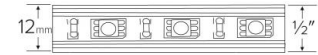

Flat 3W/ft. 120V LED Rope Light

Features

- Power cord, power connector and end caps included with 30ft. roll
- In-line driver provides 120V input
- Available in custom cuts, and 30 ft. rolls
- UL listed for use indoor and outdoor
- Field cuttable in 1.5 foot increments
- Max run of 30 feet
- Strip width of 12mm (1/2")

Specifications

Wattage	3/ftW
Lumens	119/ft lm
Voltage	120V
Lamp Type	LED
CRI	93+

Dimensions

Product Numbers

Item	Description	Lamp type	Lumens	Watts	Voltage
EDF21WW-CC	Custom Cut	LED	119/ft lm	3/ftW	120V
EDF21WW-30	30 ft. Reel	LED	119/ft lm	3/ftW	120V