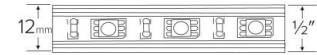

Flat 3W/ft. 120V LED Rope Light

Features

- Power cord, power connector, end caps, and mounting clips included with 30ft. roll
- In-line driver provides 120V input
- Available in custom cuts, and 30 ft. rolls
- UL Listed for use indoor and outdoor
- Max run of 30 feet
- Strip width of 12.6mm (1/2")

Specifications

Wattage	3/ftW
Lumens	240/ft lm
Voltage	120V
Lamp Type	LED
CRI	93+

Dimensions

Product Numbers

Item	Description	Lamp type	Lumens	Watts	Voltage
EDF21WW-CC	Custom Cut	LED	240/ft lm	3/ftW	120V
EDF21WW-30	30 ft. Reel	LED	240/ft lm	3/ftW	120V