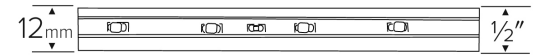

Dimensions

Product Numbers

Item	Description	Lamp type	Lumens	Watts	Voltage
EDF12WW-CC	Custom Cut	LED	45 lm	0.5W	120V
EDF11WW-CC	Custom Cut	LED	90 lm	1W	120V
EDF12WW-90	90 ft. Reel	LED	45 lm	0.5W	120V
EDF11WW-90	90 ft. Reel	LED	90 lm	1W	120V

Product Number Builder Example: EDF12WW-CC

Flat 120V Rope Light	Wattage	Color Temperature	Length
EDF	11 1W 12 0.5W	WW Warm White	CC Custom Cuts 90 90 ft. Reel