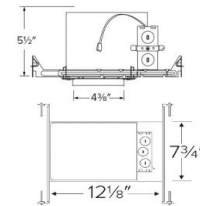

Specifications

Lumens	1600 lm
Voltage	120V
Dimmable	Triac/ELV
Power Factor	≥0.95
Damp Location	Listed

Dimensions

Technical Details

Construction:

- For use in IC and non-IC conditions. Up to 1600 lumens.
- Housing adjusts in frame to accommodate up to 1 1/2" ceiling thickness.
- Airtight housing with gasket to restrict airflow in accordance with ASTM E-283 air-tight requirements.

Installation:

- Designed for ceiling plenums where 2x6 joists or taller are used.
- High strength hanger bars can easily be nailed to joists.
- Suitable for T-grid and drop ceiling applications.
- See installation sheet for detailed information.

Junction Box: Positioned to accommodate straight conduit runs. Two 3/4" knockouts, Seven 1/2" trade size conduit knockouts, One 3/8" knockout. Four Pry-out knockout slots for easy romex installation.

Hanger Bars: Pre Installed hanger bars with True Nail easy installation in regular lumber, engineered lumber, and Laminated Beams. Integral T-bar slots for easy installation in T-Bars. Spans up 24" and can be repositioned 90°. Score lines allow for tool-free hanger bar size reduction. Integral leveling flange allows for single-person installation while easily aligning the housings with the joists.