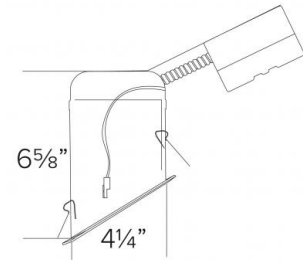

4" LED IC Airtight Sloped Ceiling Remodel Housing - EL470RICA

Features

- Allows for direct contact with insulation.
- California Title 24 (JA8-2016-E).

Specifications

Wattage	14W
Voltage	120V
Damp Location	Listed

Dimensions

Technical Details

Construction:

- IC Rated for Direct Contact with Insulation.
- Designed for use in 2/12 to 6/12 sloped ceiling.
- Housing adjusts to accommodate up to 1 1/4" ceiling thickness.
- Aluminum housing for greater heat dissipation.

Installation: Designed for ceiling plenums where 2x8 joists or taller are used. Template for hole cutout is provided with each housing. See installation sheet for detailed information.

Junction Box: Positioned to accommodate straight conduit runs. Seven 1/2" trade size conduit knockouts and One 3/4" knockout. Four true pry-out knockout slots for easy Romex installation.