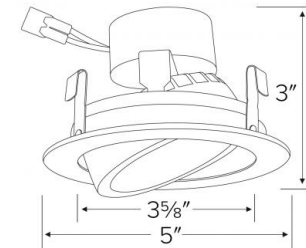

4" LED Adjustable Gimbal Insert

ELCO Lighting's inserts are engineered with energy-efficient LED technology that produces even illumination with an incredible 93+ CRI. Designed to be used for New Construction, Remodel, and Retrofit applications, these inserts are rated for a life of 50,000 hours, and meet the Title 24 and Energy Star requirements. Suitable for IC and Non-IC housings manufactured by ELCO or others. The best green choice for simple residential lighting projects.

Features

- Fits ELCO 4" Dedicated LED Recessed Housings.
- Die-Cast construction provides lasting durability.
- 25° Tilt, 358° rotation.
- CA Title 24, ENERGY STAR, JA8-2016-E.
- Life Span of 50,000 hours L70.

Specifications

Wattage	9W
Lumens	620 lm - 640 lm
Voltage	120V
Color Temp.	2700K - 3000K
Dimmable	Triac/ELV
Lamp Type	LED
Beam Angle	60°
CRI	90+
Power Factor	>0.9
Damp Location	Listed

Dimensions

Technical Details