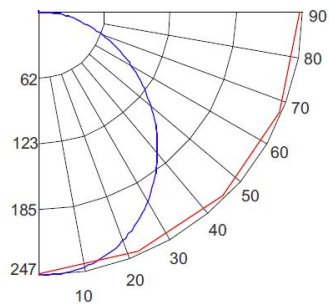

LED Adjustable Gimbal Insert

Multiplier: 3000K (x 1.04)

PHOTOMETRIC REPORT

Product #: EL41627W
 Wattage/Lumens: 8.52W/ 642 lm
 Luminaire LPW: 75 Lm/W

CANDLE POWER SUMMARY

Degrees Vertical	0°
0	245
5	244
15	234
25	215
35	186
45	152
55	116
65	79
75	44
85	11
90	1