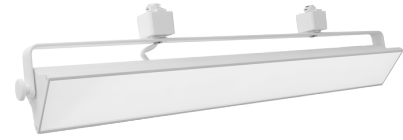

# 27" LED Pipe™ Wall Wash Track Fixture

## Features

- Frosted lens for even light distribution.
- Polycarbonate adapter with copper conductor
- 90° tilt, 358° rotation
- 50,000 hours life-span
- Optional front louver available

**Optics:** Frosted lens for even light distribution.

**Installation:** Use with ELCO 120V Single or Double Circuit Track.