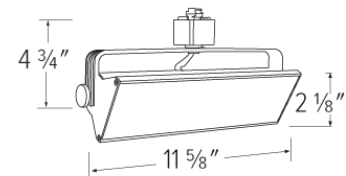

Dimensions

Product Numbers

Item	Lamp type	Lumens	CCT	Watts	Voltage	Dimming	Finish
ETW4230W	LED	1400 lm	3000K	20W	120V	Yes	White
ETW4230B	LED	1400 lm	3000K	20W	120V	Yes	Black
ETW4240W	LED	1550 lm	4000K	20W	120V	Yes	White
ETW4240B	LED	1550 lm	4000K	20W	120V	Yes	Black