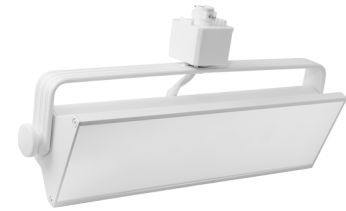

12" LED Pipe™ Wall Wash Track Fixture

Features

- Frosted lens for even light distribution
- Polycarbonate adapter with copper conductor
- 90° tilt, 358° rotation
- 50,000 hours life-span
- Optional front louver available

Specifications

Wattage	20W
Lumens	1400 lm - 1550 lm
Voltage	120V
Color Temp.	3000K - 4000K
Dimmable	Yes
Lamp Type	LED
CRI	90+

Options

White

Black

Technical Details

Construction: Die-cast Aluminum Driver Housing for exceptional heat management and lasting quality. Powder coat architectural white and architectural black matte finishes.

Adjustability: 90° vertical adjustment 358° rotation.

Optics: Frosted lens for even light distribution.

Installation: Use with ELCO 120V Single or Double Circuit Track.

Dimmability:

- Triac and ELV dimmable down to 10%.
- Flicker-Free Dimming.
- For full list of dimmers refer to the Dimmer Compatibility List.